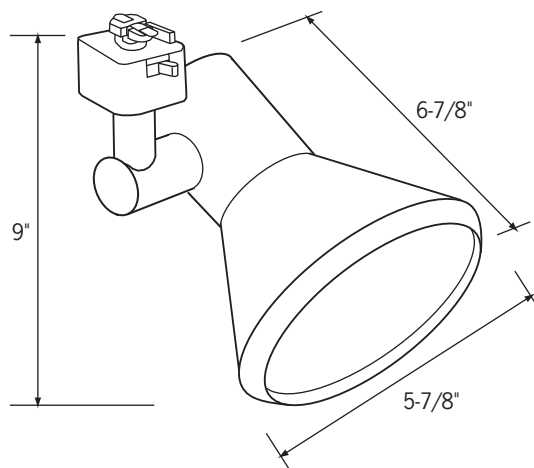

Lamp/Light Output (Performance)

Megaman LED lamp designed to last 25,000 hours
RoHS compliant, contains no lead or mercury

Lamp Type	Lumens	CBCP	Base	CCT	CRI	W	LPW
PAR38 10 Degree	1150	20,000	E26	2700K, 3000K 3500K, 4000K	82+	15W	73LpW
PAR38 25 Degree	1400	8700	E26	2700K, 3000K 3500K, 4000K	82+	18W	78LpW
PAR38 45 Degree	1400	2950	E26	2700K, 3000K 3500K, 4000K	82+	18W	78LpW
PAR38 25 Degree	1200	7400	E26	3000K	95	18W	67LpW
PAR38 45 Degree	1200	2380	E26	3000K	95	18W	67LpW
PAR38 35 Degree	2100	7000	E26	2700K, 3000K 3500K, 4000K	82+	20W	105LpW
PAR38 20 Degree	2800	15,000	E26	2700K, 3000K 3500K, 4000K	82+	30W	93LpW
PAR38 40 Degree	3000	5500	E26	2700K, 3000K 3500K, 4000K	82+	30W	100LpW
PAR38 20 Degree	2350	12,500	E26	3000K	95	30W	78LpW
PAR38 40 Degree	2550	4650	E26	3000K	95	30W	85LpW