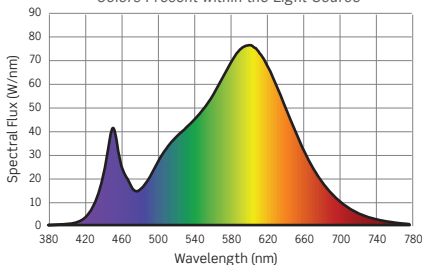

▲ is beam center

**Spectral Power Distribution Chart**

Colors Present within the Light Source

Color Rendering Index (CRI): 82.5  
Accuracy of Rendering Colors

Color Temperature (CCT): 3105K  
Color Appearance of Light Source