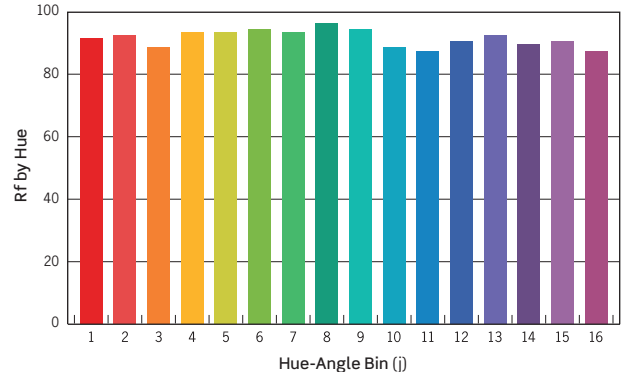

HUE BIN	1	2	3	4	5	6	7	8	9	10	11	12	13	14	15	16
HUE SHIFT	0%	3%	5%	3%	3%	0%	-2%	-1%	2%	6%	8%	2%	-3%	-7%	-6%	-10%
R_f VALUE	92	93	89	94	94	95	94	97	95	89	88	91	93	90	91	88

Colors are for visual orientation purposes only