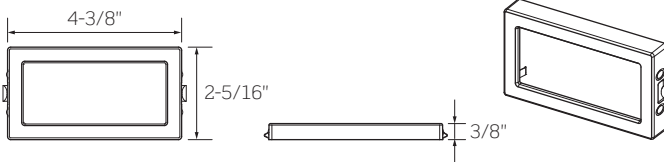

DATE

PROJECT

TYPE

CTL19 SERIES | Mini Stealth Wall Lighter Accessories

Accessory Holder

Will accept up to two (2) LF59 Lenses or two (2) FA-62 Louvers.

FA-59 - Accessory Holder

Finish

- **B** - Black
- **P** - White
- **S** - Silver