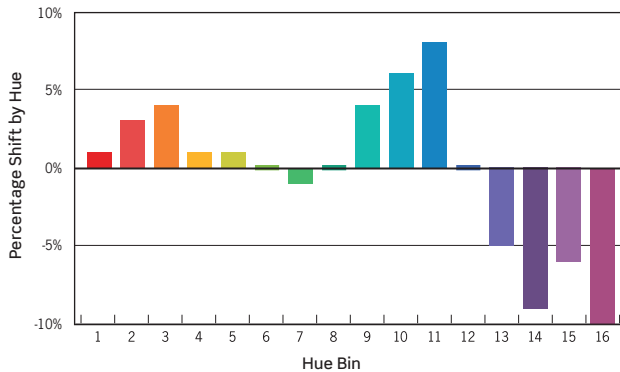

HUE BIN	1	2	3	4	5	6	7	8	9	10	11	12	13	14	15	16
HUE SHIFT	0%	3%	5%	3%	3%	0%	-2%	-1%	2%	6%	8%	2%	-3%	-7%	-6%	-10%
R_f VALUE	92	93	89	94	94	95	94	97	95	89	88	91	93	90	91	88

Colors are for visual orientation purposes only