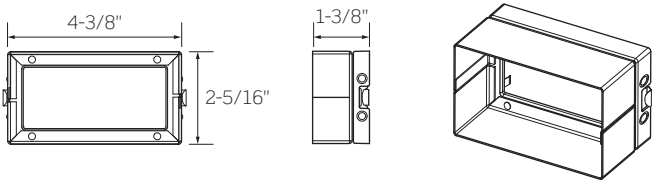

### Honeycomb Louver

3-15/16" L x 2" H x 1/8" D

For glare control and lamp shielding. Black finish.

**FA-62** - Honeycomb Louver

Horizontal Linear Spread Lens (LSH)

Vertical Linear Spread Lens (LSV)

Standard Lens

### Tempered Glass Lenses

3-15/16" L x 2"H x 1/8" D

Requires Accessory Holder