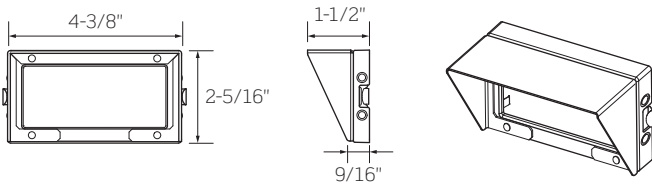

Visor

Visor extends 1-9/16-inches from face of luminaire. Will accept up to two (2) LF59 Lenses or FA-62 Louvers. For White (-P) and Silver (-S) finishes, the inside surface is black.

FA-61 - Visor

Finish

- **B** - Black
- **P** - White
- **S** - Silver

Honeycomb Louver

3-15/16" L x 2" H x 1/8" D

For glare control and lamp shielding. Black finish.

FA-62 - Honeycomb Louver