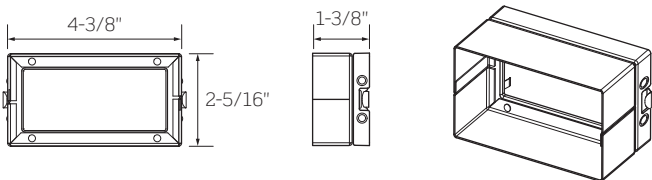

### Honeycomb Louver

3-15/16" L x 2" H x 1/8" D

For glare control and lamp shielding. Black finish.

**FA-62** - Honeycomb Louver

Horizontal Linear Spread Lens (LSH)

Vertical Linear Spread Lens (LSV)

Standard Lens

### Tempered Glass Lenses

3-15/16" L x 2"H x 1/8" D

Requires Accessory Holder