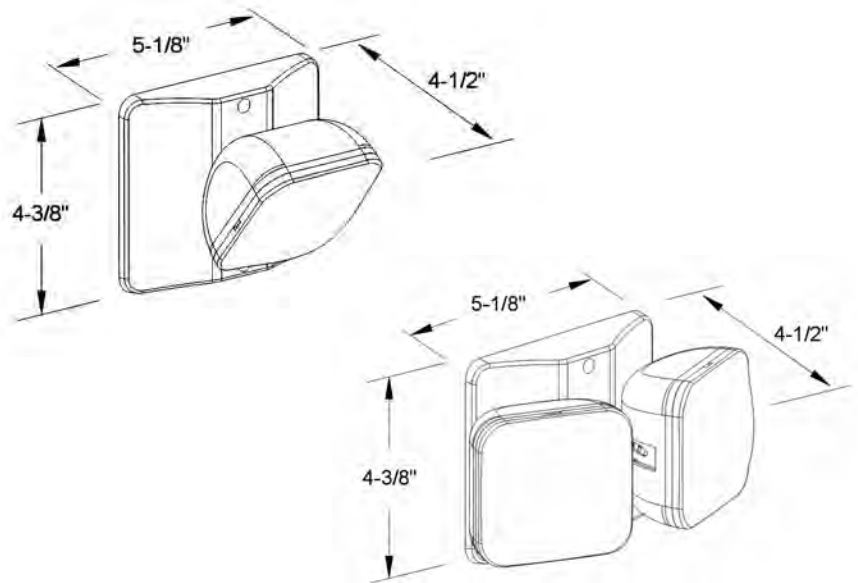

REL

Remote LED Emergency Light, Single or Dual Head

Specifications/Features

Fixture

Injection molded thermoplastic ABS housing.
Fully adjustable rectangular, glare-free, single or dual heads.
REL1L delivers 200 lumens @ 1.75W
REL2L delivers 200 lumens @ 2.5W
Compatible with EXR2HGLEML, EXR2HRLEML and EL2HALEDEM exit and emergency products. Refer to product spec sheets for further details.
Suitable for dry locations.

Mounting

Wall or ceiling mount.

Warranty

This fixture is covered by ConTech's full five (5) year replacement guarantee after date of purchase.

Listing

UL listed for damp location. Meets UL924.

Ordering Information

Lamp Heads: 3-3/8" x 3-3/16"

Example Order: -

Fixture

- **REL1L** - Single Head Remote LED Emergency Light
- **REL2L** - Dual Head Remote LED Emergency Light

Finish

- **B** - Black
- **P** - White