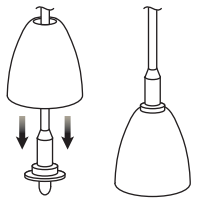

MLA106

Ellipse Case Glass Gravity-Fit Shade

Orchard Field Glass is a unique collection of pendant shades that combine contemporary shapes and universal colors for virtually any application. These shades are designed for ConTech's Gravity-Fit pendant fixtures.

Amber

Blue

Red

White

Gravity Fit Assembly

Ordering Information

Example Order:

Shade Color