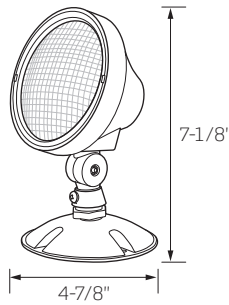

# EREL SERIES | Remote Emergency Heads with Remote Capabilities

**DISCONTINUED ITEM:  
LIMITED INVENTORY**  
Consult Factory for Availability

	<b>EREL1HA5W</b>
MOUNTING	Wall or Ceiling
MAX LAMP	6V 6W DC T5 Wedge Base Lamp
LISTING	ULus Listed; Suitable for Wet Locations Interior or Exterior Use Meets UL924
WARRANTY	One (1) year replacement after date of purchase