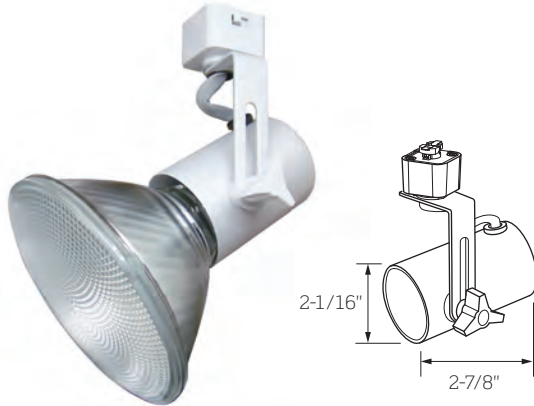

DATE

PROJECT

TYPE

CTL603 SERIES | Universal Lampholder with Side Swivel Line Voltage Track Luminaire

SPEEDSHIP
Select SKUs Shipped within 48-Hours

MAX. WATTAGE	One (1) 120V 50W PAR20, 75W PAR16, 75W PAR30 or 250W PAR38, E26 Medium Base
COMPATIBILITY	CTL Units are compatible with ConTech Lighting LT/LT2 Single Circuit/Two Circuit Track Systems as well as Juno ^{®1} Lighting Trac-Lites™ (R) and Trac-Master™ (T, TU) Track Systems HTL Units are compatible with Halo ² Power-Trac (L64, L65) and Lazer (LZR) Track Systems LTL Units are compatible with Lightolier ³ Lytespan [®] 6000/1/2 Track Systems
 LISTINGS	cCSAus Certified Suitable for Dry Locations only
WARRANTY	One (1) year replacement after date of purchase

PRODUCT DETAILS

- Can be used with Long Neck PAR30 lamps as well as PAR16, PAR20, and PAR38 lamps
- The CTL603A Model has a socket position for short neck lamps
- Vertical Slide Adjustment Slot allows numerous luminaire heights
- Half-yoke mounting design minimizes luminaire presence
- Precise, rigid aiming and full 350° horizontal rotation
- Integral ON/OFF switch and track polarity indicator are standard
- May be track mounted or used in mono-point applications with the LA-18 mono-point accessory
- Standard ConTech track luminaires (CTL Units) are cCSAus certified as-is for use with ConTech Lighting LT/LT2 Single Circuit/Two Circuit and Luxbeam Track Systems, as well as Juno[®] Lighting Trac-Master™ Systems.
- By changing the prefix of the part number, ConTech can install inserts which make our fixtures compatible with other manufacturers. Replace “CTL” with “HTL” for Halo[®] Power-Trac and Lazer-Track systems, and “LTL” for Lightolier Lytespan™ systems. For more information, consult factory.
- The following Models are eligible for **SpeedShip**: CTL603-P