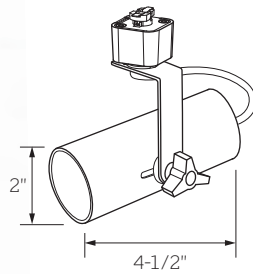

DATE

PROJECT

TYPE

CTL601 SERIES | Universal Lampholder Line Voltage Track Luminaire

MAX. WATTAGE	One (1) 120V 50W PAR20, 75W PAR16, 75W PAR30 or 250W PAR38, E26 Medium Base
COMPATIBILITY	CTL Units are compatible with ConTech Lighting LT/LT2 Single Circuit/Two Circuit Track Systems as well as Juno ^{®1} Lighting Trac-Lites™ (R) and Trac-Master™ (T, TU) Track Systems HTL Units are compatible with Halo ² Power-Trac (L64, L65) and Lazer (LZR) Track Systems LTL Units are compatible with Lightolier ³ Lytespan [®] 6000/1/2 Track Systems
 LISTINGS	cCSAus Certified Suitable for Dry Locations only
WARRANTY	One (1) year replacement after date of purchase

PRODUCT DETAILS

- The Universal Lampholder's simple design provides a clean look with the half-yoke mounting design minimizing luminaire presence
- Adjustable socket housing fits up close to long neck, as well as short neck, lamps
- Precise, rigid aiming and full 350° rotation
- Integral ON/OFF switch and track polarity indicator are standard.
- May be track mounted or used in mono-point applications with the LA-18 mono-point accessory.
- Will accept BD60, Black Barn Doors accessory
- Standard ConTech track luminaires (CTL Units) are cCSAus certified as-is for use with ConTech Lighting LT/LT2 Single Circuit/Two Circuit and Luxbeam Track Systems, as well as Juno[®] Lighting Trac-Master™ Systems.
- By changing the prefix of the part number, ConTech can install inserts which make our fixtures compatible with other manufacturers. Replace "CTL" with "HTL" for Halo[®] Power-Trac and Lazer-Track systems, and "LTL" for Lightolier Lytespan™ systems. For more information, consult factory.
- The following Models are eligible for **SpeedShip**: CTL601-B