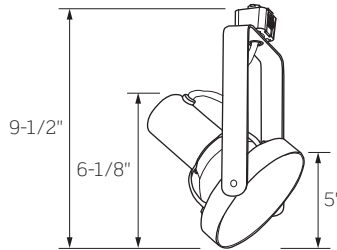

DATE

PROJECT

TYPE

CTL2838N SERIES | PAR38 Front Relamping Gimbal Line Voltage Track Luminaire

SPEEDSHIP
Select SKUs Shipped within 48-Hours

MAX. WATTAGE	One (1) 120V 250W PAR38, E26 Medium Base
COMPATIBILITY	CTL Units are compatible with ConTech Lighting LT/LT2 Single Circuit/Two Circuit Track Systems as well as Juno® Lighting Trac-Lites™ (R) and Trac-Master™ (T, TU) Track Systems HTL Units are compatible with Halo² Power-Trac (L64, L65) and Lazer (LZR) Track Systems LTL Units are compatible with Lightolier³ Lytespan® 6000/1/2 Track Systems
LISTINGS	cCSAus Certified Suitable for Dry Locations only
WARRANTY	One (1) year replacement after date of purchase

PRODUCT DETAILS

- Two-plane Gimbal design for excellent aiming; 360° horizontal swivel and 150° adjustability in the vertical plane
- Sure-Set Yoke holds the luminaire firmly in place
- Integral ON/OFF switch and track polarity indicator are standard
- Will accept one (1) LF40 lens or LA-39 Egg Crate Louver by using the FA-2838 Black Accessory Mounting Clips
- Standard ConTech track luminaires (CTL Units) are cCSAus certified as-is for use with ConTech Lighting LT/LT2 Single Circuit/Two Circuit and Luxbeam Track Systems, as well as Juno® Lighting Trac-Master™ Systems.
- By changing the prefix of the part number, ConTech can install inserts which make our fixtures compatible with other manufacturers. Replace "CTL" with "HTL" for Halo® Power-Trac and Lazer-Track systems, and "LTL" for Lightolier Lytespan™ systems. For more information, consult factory.
- The following Models are eligible for **SpeedShip**:
  CTL2838N-B
  CTL2838N-P

1. Juno is a registered trademark of Juno Lighting
2. Halo is a registered trademark of Cooper Lighting
3. Lightolier is a registered trademark of Signify

ORDERING INFORMATION

Example Order: -

Track System	Luminaire	Finish
CTL - ConTech	2838N	B - Black
HTL - Halo		P - White
LTL - Lightolier		S - Silver

Accessories

- **FA-2838** - Black Accessory Mounting Clips
- **LF40-*** - 5-7/16-Inch Dia. Tempered Glass Lenses
- **LA-39-(B,P,S)** - 5-1/2-Inch Dia. Egg Crate Louver

*Color/Pattern Legend

- -73 (Spread Lens), -LS (Linear Spread Lens), -SL (Soft Light), -SOL (Solite),
- -UV (Optivex UV Filter), -A (Amber), -B (Blue), -CL (Clear), -G (Green), -LB (Light Blue),
- -R (Red), -RO (Rose), -Y (Yellow)

: These Model Options are eligible for **SpeedShip**