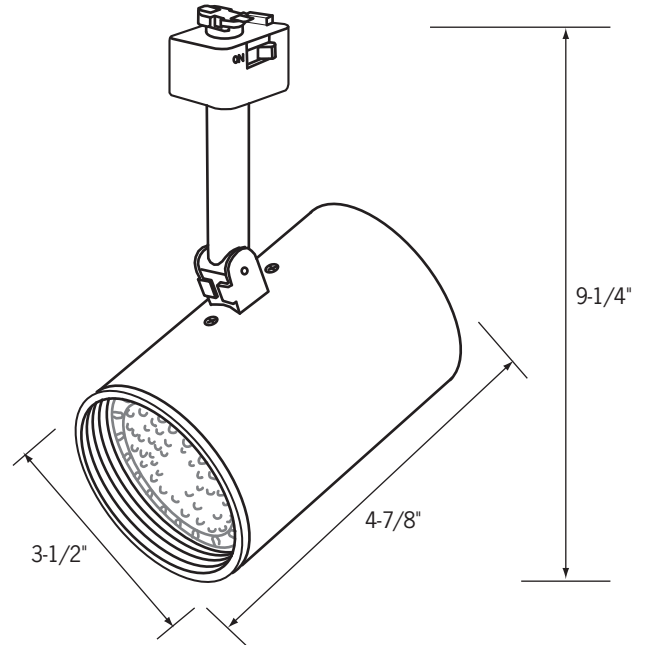

CTL2120

PAR20 Flat Back Cylinder Line Voltage Track Fixture

Specifications/Features

Fixture

Modern flat back design presents a crisp, high-tech silhouette. Deep set, black baffle provides lamp concealment for visual comfort. Integral ON/OFF switch and track polarity indicator are standard. Precise, rigid aiming. Full 350° rotation. Slender stem mount conceals wiring. Fixture will accept (1) LF20 lens, (1) LA-37 egg crate louver or BD20 barn doors by using FA-20 accessory holder.

Lamp

(1) 50W PAR20 Lamp (max.) 120V, E26 medium base.

Warranty

This fixture is covered by ConTech's full one (1) year replacement guarantee after date of purchase.

Listing

cCSAus Certified. Suitable for dry locations.

Fixture Compatibility

Standard ConTech track fixtures are cCSAus Certified as-is for use with ConTech's many track systems, as well as with Juno^{®1} Lighting track. By changing the prefix in the part number, ConTech can install inserts which make our fixtures compatible with other manufacturers. Replace "CTL" with "HTL" for Halo^{®2} track, "LTL" for Lightolier^{®3} track, and "PTL" for Capri^{®4} track. For more information, please consult our factory.

Ordering Information

Example Order: —

Track System	Fixture	Finish	Accessory Holder	Accessories
____	____	____	____	____

CTL - ConTech
HTL - Halo
LTL - Lightolier
PTL - Capri

2120

B - Black
P - White

FA-20-(B, P, S)

LF20 - A, B, CL, G, LB, R, RO, Y, 73, LS, SL, UV
3-3/4" Dia. tempered glass lenses
LA-37-(B,P,S) - Egg-Crate Louver
BD20 - Black Barn Doors

Color/Pattern Legend
-A (Amber), -B (Blue), -CL (Clear), -G (Green), -LB (Light Blue), -R (Red), -RO (Rose), -Y (Yellow), -73 (Spread Lens), -LS (Linear Spread Lens), -SL (Soft Light), -UV (Optivex UV Filter)