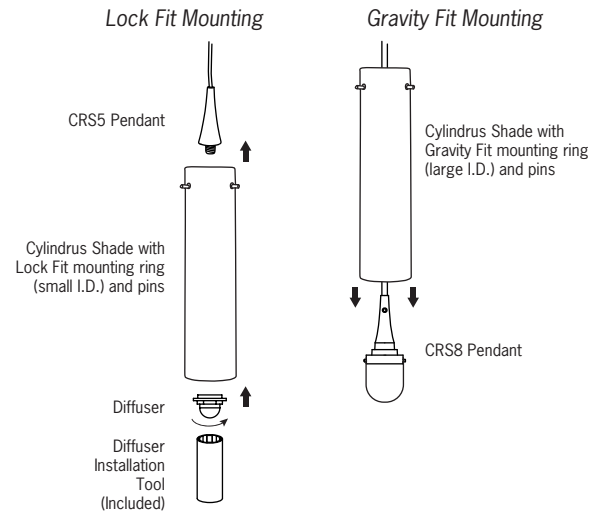

CTG4CY3

Cylindrus Glass Shade

The Cylindrus Shade is a slender and graceful version of the classic frosted white glass cylinder shade. It is designed for the CRS5 LED Mini Pendant using the Lock Fit mounting ring and the CRS8 LED Pendant using the Gravity Fit ring. Both mounting rings are included with the shade.