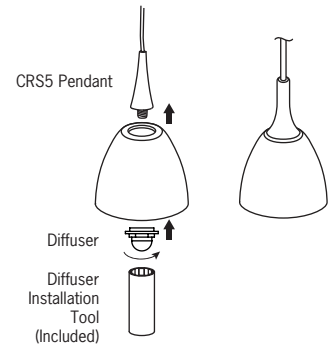

CTG4VA3

Vasa Glass Lock-Fit Shade

The Vasa is a sleek and elegant flute-shaped shade specifically designed for the CRS5 LED Mini Pendant. Its frosted satin finish glass adds richness to an space.

Lock-Fit Assembly

Ordering Information

Example Order:

Shade Color

CTG4VA3W - Frosted White